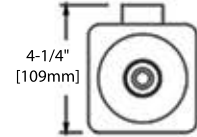

SIDE VIEW

TOP VIEW

GLASS SHELF

FRONT VIEW

SIDE VIEW

TOP VIEW

BA02 608

TOILET BRUSH HOLDER