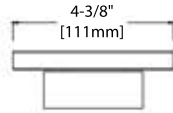

TOP VIEW

BA02 602

SOAP HOLDER

FRONT VIEW

SIDE VIEW

TOP VIEW

BA02 603

TOOTHBRUSH HOLDER