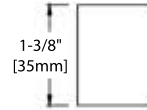

BA02 601

TOP VIEW