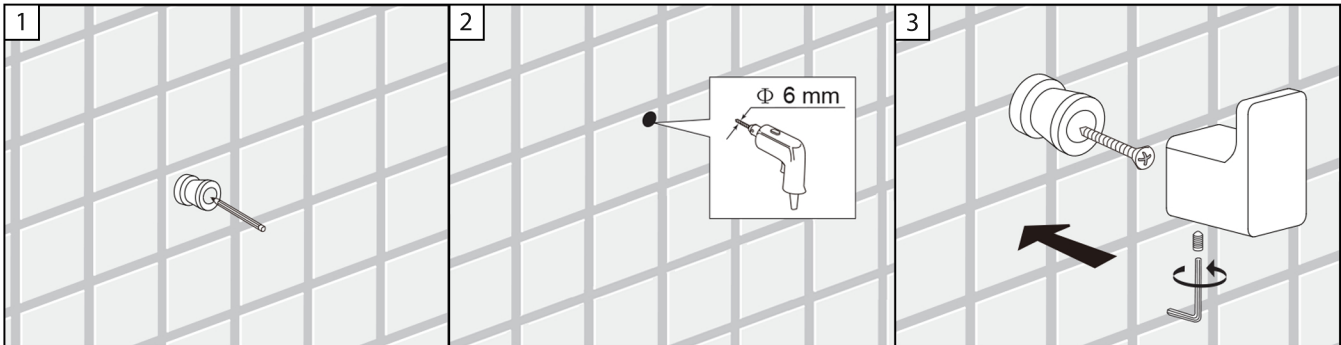

REQUIRED TOOLS

Tape Measure

Pencil

Electric Drill

Drill Bit (6mm)

INSTRUCTIONS FOR CLEANING

Care Instructions:

To maintain and protect the fine luster of all bath accessories, clean with a soft, damp cloth only. DO NOT USE scrub pads, detergents or cleaners as they may harm the protective finish of your accessoires.

⚠ WARNING!

This item is not designed for use as a grab bar. Do not install where the product might be used as a grab bar.

⚠ WARNING!

Use caution when drilling into walls to avoid drilling into electrical and plumbing lines hidden within wall.