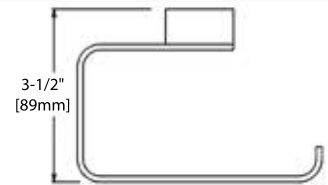

FRONT VIEW

SIDE VIEW

TOP VIEW

BA02 604

TOWEL BAR

FRONT VIEW

SIDE VIEW

TOP VIEW

BA02 605

TISSUE HOLDER

FRONT VIEW

SIDE VIEW

TOP VIEW

BA02 606

24" TOWEL BAR

FRONT VIEW